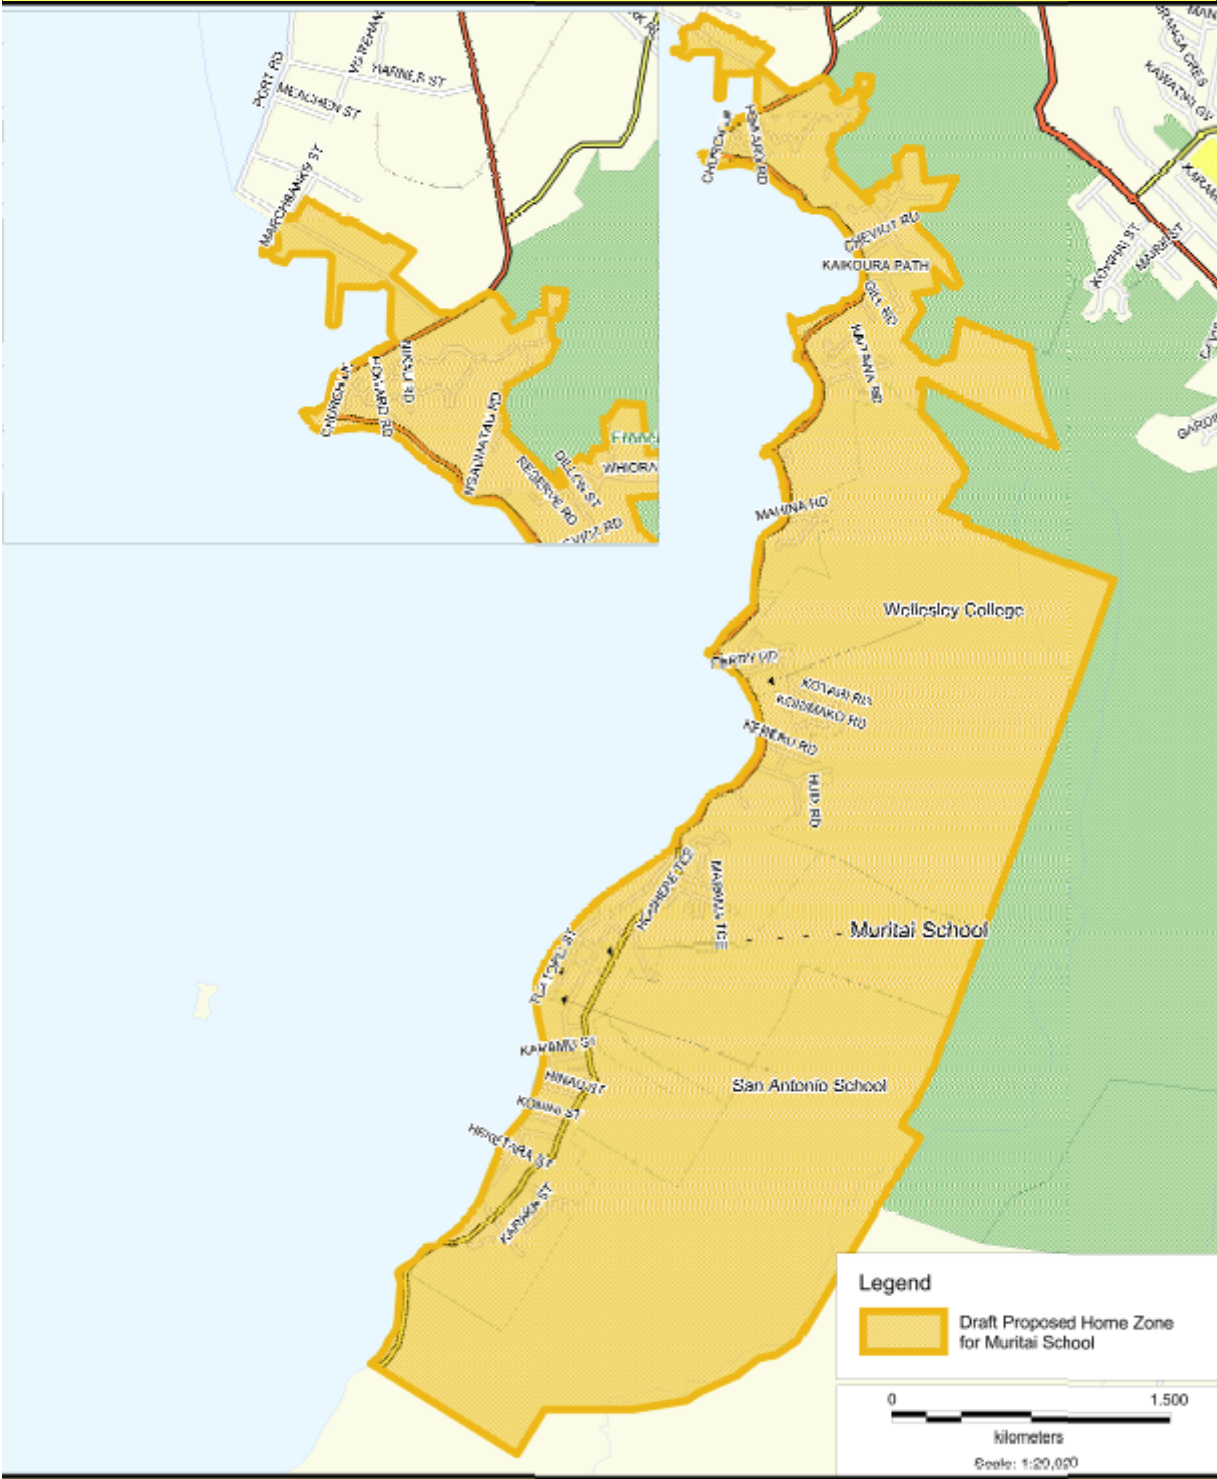

# Home Zone for Muritai School

Sourced from LINZ data. Crown and Critchlow Copyright Reserved  
Census boundaries from Statistics NZ.

26 July 2013